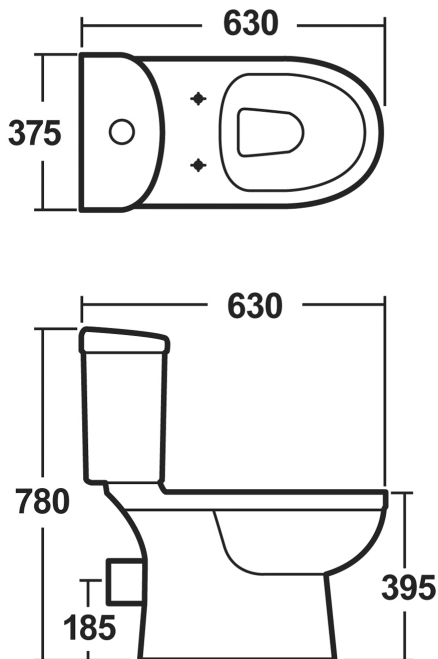

IVO PAN, CISTERN & SOFT CLOSE SEAT

Barcode	5060272822774
Product Code	NCS250
Finishes	WHITE
Product Type	CERAMIC

Guarantee & Aftercare

During installation extra care must be taken to avoid damaging the fittings. We provide a 5 year guarantee against faulty workmanship or materials (excluding serviceable parts), providing they have been installed, cared for and used in accordance with our instructions.

ADDITIONAL INFORMATION—The WC pan & cistern complies with the following standards.

- BS 3402: 1969: Specification for quality of vitreous china sanitary appliances
- BS EN 33 WC pans with close coupled cistern, connecting dimensions
- BS EN 997 WC pans with integral trap.
- The flush mechanism is WRAS approved.
- The dual flush button gives 4 and 6 litres respectively.
- Water supply regulations 1999