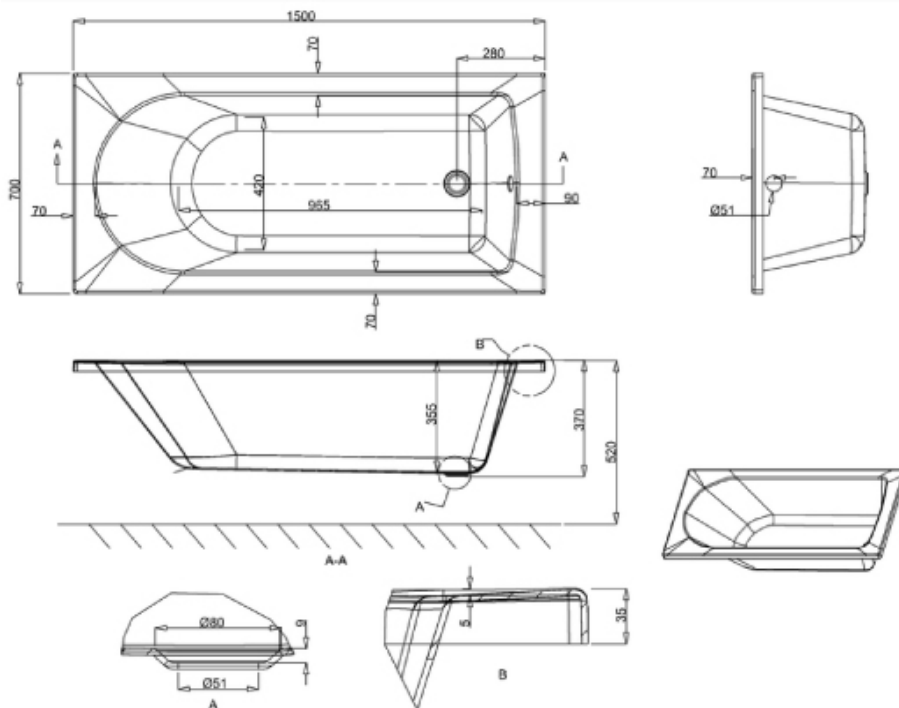

BARMBY SINGLE ENDED BATH

Barcode	5055369026104
Product Code	NBA605
Finishes	WHITE LUCITE ACRYLIC
Product Type	BATH

Guarantee & Aftercare

During installation extra care must be taken to avoid damaging the fittings. We provide a 5 year guarantee against faulty workmanship or materials (excluding serviceable parts), providing they have been installed, cared for and used in accordance with our instructions.

ADDITIONAL INFORMATION—The bath complies with the following standards.

- ◆ BS43035: Part 1 : 1989 baths for domestic purposes made of acrylic.
- ◆ BS EN 232: 2003: baths connecting dimensions
- ◆ BS EN 198
- ◆ Supplied with leg set
- ◆ Waste & overflow sold separately