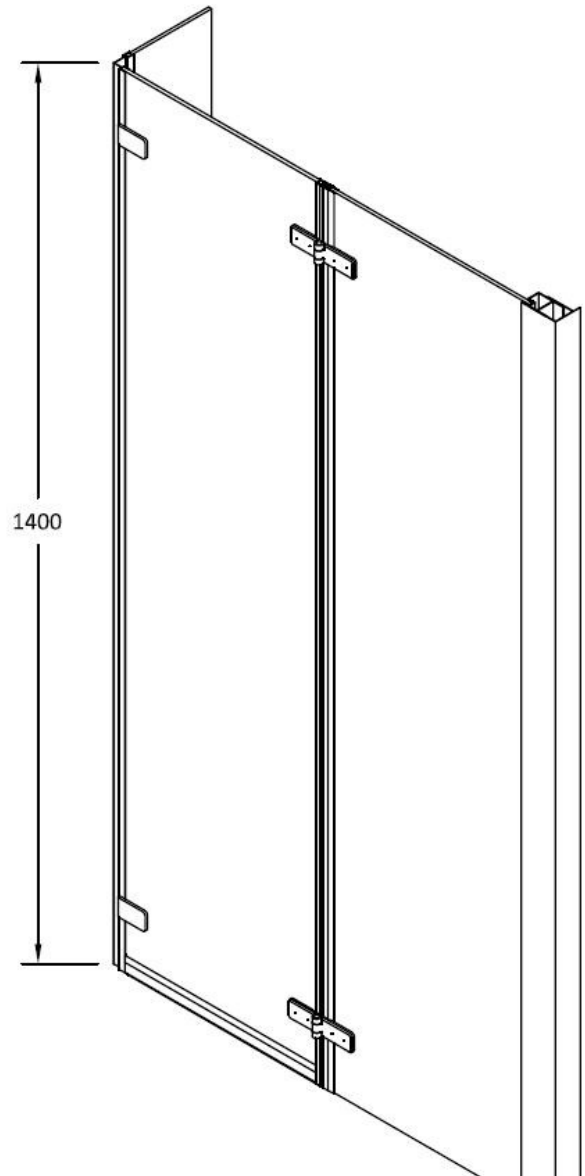

CUSTOMER CARE:

For further information please call 01282 446789