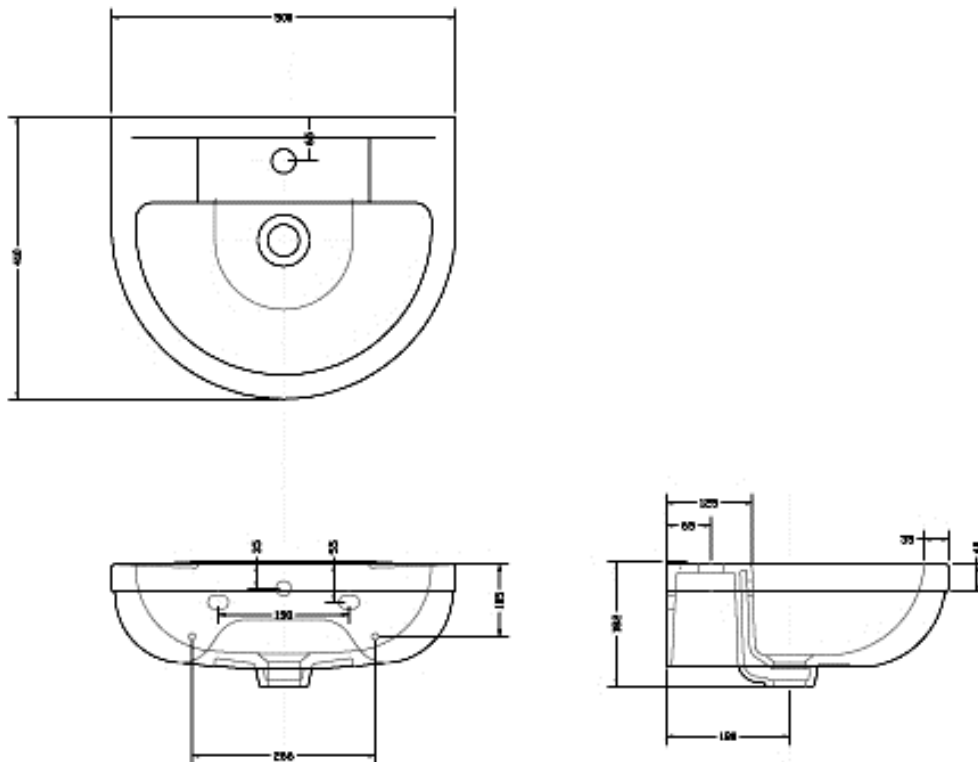

TECHNICAL DATASHEET

HARMONY SEMI RECESS BASIN 1/TH

Barcode	5055369033164
Product Code	NCH305
Finishes	WHITE
Product Type	CERAMIC

Guarantee & Aftercare

During installation extra care must be taken to avoid damaging the fittings. We provide a 5 year guarantee against faulty workmanship or materials (excluding serviceable parts), providing they have been installed, cared for and used in accordance with our instructions.

**ADDITIONAL INFORMATION—The basin complies with the following standards.
Mono basin mixer not supplied.**

- BS 3402: 1969: Specification for quality of vitreous china sanitary appliances
- BS EN 31 Pedestal wash basins
- BS 1188:1974: Ceramic wash basins and pedestals
- Water supply regulations 1999