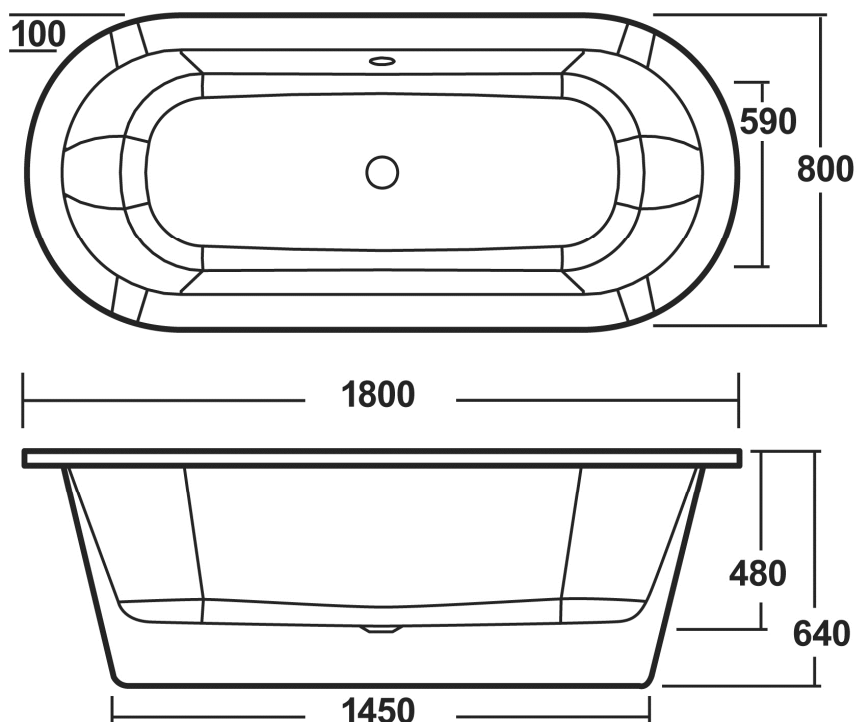

ADDITIONAL INFORMATION—The bath complies with the following standards.

- BS43035: Part 1 : 1989 baths for domestic purposes made of acrylic.
- BS EN 232: 2003: baths connecting dimensions
- BS EN 198
- Supplied with leg set
- Waste & overflow sold separately