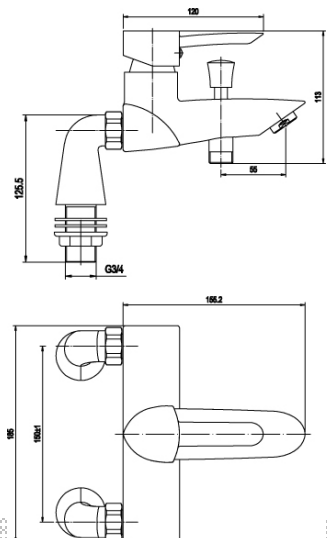

CUSTOMER CARE:

For further information please call 01282 446789

KEY TO PRODUCT PRESSURE REQUIREMENTS

LP - 0.1 bar min

LP2 - 0.2 bar min

MP - 0.5 bar min

HP1 - 1 bar min

HP2 - 2 bar min