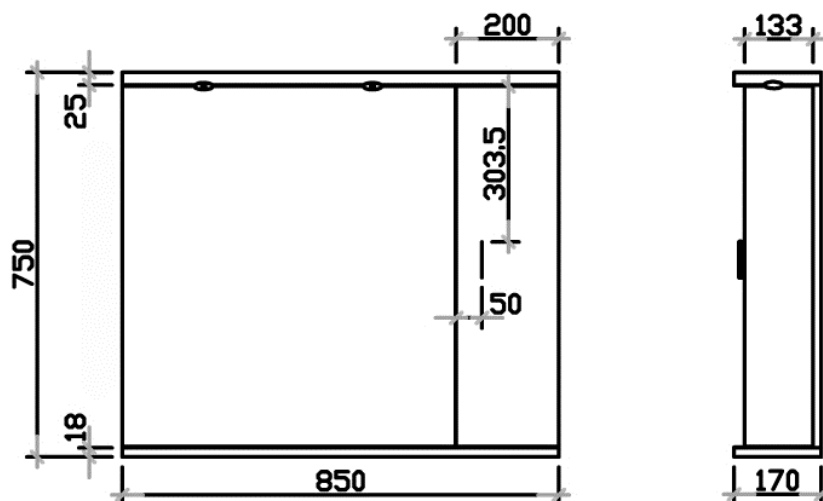

TECHNICAL DATASHEET

850mm MIRROR CABINET

Barcode	5055146188766
Product Code	VTY027
Finishes	HIGH GLOSS WHITE
Product Type	BATHROOM FURNITURE

Guarantee & Aftercare

During installation extra care must be taken to avoid damaging the fittings. We provide a 5 year guarantee against faulty workmanship or materials (excluding serviceable parts), providing they have been installed, cared for and used in accordance with our instructions.

ADDITIONAL INFORMATION

- ◆ Supplied Rigid
- ◆ Chrome Handle
- ◆ High Quality Gloss Finish

Height	750mm
Width	850mm
Depth	170mm

CUSTOMER CARE:

For further information please call 01282 446789