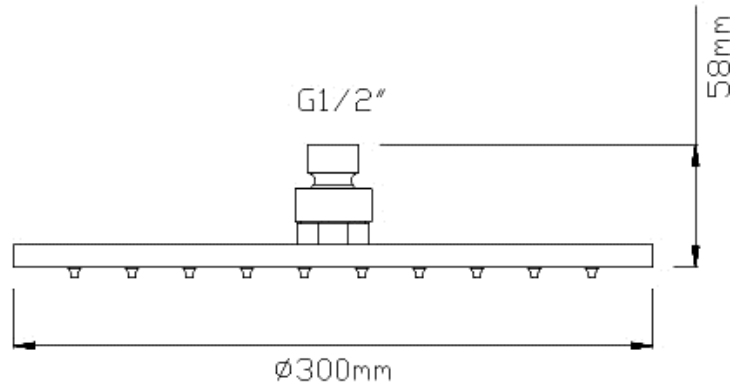

Guarantee & Aftercare

During installation extra care must be taken to avoid damaging the fittings. We provide a 5 year guarantee against faulty workmanship or materials (excluding serviceable parts), providing they have been installed, cared for and used in accordance with our instructions.